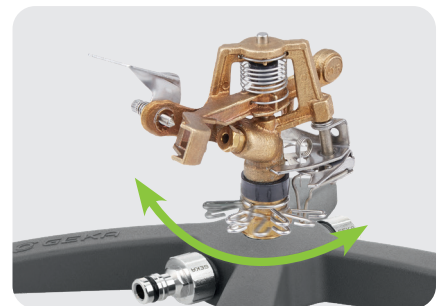

GEKA® plus push-fit system

Circular- and sector sprinkler V 80 B

Advantages / benefits: **particularly robust** swing arm sprinkler made of metal in professional quality
watering of circular areas or individually adjustable circle sector
control of sprinkled area and spraying by screw
adjustment of throw length and elevation angle by deflector
infinitely variable adjustment of watering sector
series connection of several circular sprinklers with additional connection option
stable stand on lawn or in flower beds, maximum support surface thanks to star-shaped aluminum foot
particularly durable thanks to chrome-plated brass plug and cap
maximum flexibility thanks to 2 x G3/4 male thread: can be used with tap plug (scope of delivery) or claw coupling
 Easy connection with hose thanks to free access to the plug on both sides
compatible with all customary push-fit connector systems

Recommended pressure range bar	2 - 4
Throwing distance at 4 bar max. m	13
Diameter of irrigation at 4 bar m	0 - 26
Sprinkled surface at 4 bar max. m ²	0 - 531
Sector limitation	20° - 360°
Packaging	Cardboard box
PU units	1
Item no.	17.0012.9

4

Regulation of irrigation area and spraying by jet interrupter stud

Throw length and elevation angle adjustable via deflector plate

Sector limitation from 20° to 360°