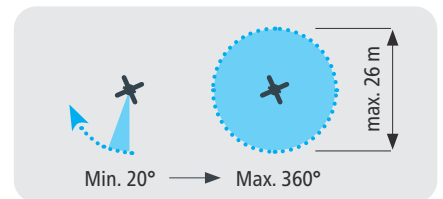

GEKA® plus push-fit system

Circular- and sector sprinkler V 80 B

Advantages / benefits: **particularly robust** swing arm sprinkler made of metal in professional quality
watering of circular areas or individually adjustable circle sector
control of sprinkled area and spraying by screw
adjustment of throw length and elevation angle by deflector
infinitely variable adjustment of watering sector
series connection of several circular sprinklers with additional connection option
stable stand on lawn or in flower beds, maximum support surface thanks to star-shaped aluminum foot
particularly durable thanks to chrome-plated brass plug and cap
maximum flexibility thanks to 2 x G3/4 male thread: can be used with tap plug (scope of delivery) or claw coupling
 Easy connection with hose thanks to free access to the plug on both sides
compatible with all customary push-fit connector systems

Recommended pressure range bar	2 - 4
Throwing distance at 4 bar max. m	13
Diameter of irrigation at 4 bar m	0 - 26
Sprinkled surface at 4 bar max. m ²	0 - 531
Sector limitation	20° - 360°
Packaging	Cardboard box
PU units	1
Item no.	17.0012.9

4

Regulation of irrigation area and spraying by jet interrupter stud

Throw length and elevation angle adjustable via deflector plate

Sector limitation from 20° to 360°