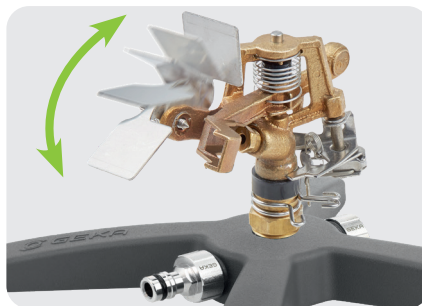

GEKA® plus push-fit system

Circular- and sector sprinkler V 80 B

Advantages / benefits: **particularly robust** swing arm sprinkler made of metal in professional quality
watering of circular areas or individually adjustable circle sector
control of sprinkled area and spraying by screw
adjustment of throw length and elevation angle by deflector
infinitely variable adjustment of watering sector
series connection of several circular sprinklers with additional connection option
stable stand on lawn or in flower beds, maximum support surface thanks to star-shaped aluminum foot
particularly durable thanks to chrome-plated brass plug and cap
maximum flexibility thanks to 2 x G3/4 male thread: can be used with tap plug (scope of delivery) or claw coupling
 Easy connection with hose thanks to free access to the plug on both sides
compatible with all customary push-fit connector systems

Recommended pressure range bar	2 - 4
Throwing distance at 4 bar max. m	13
Diameter of irrigation at 4 bar m	0 - 26
Sprinkled surface at 4 bar max. m ²	0 - 531
Sector limitation	20° - 360°
Packaging	Cardboard box
PU units	1
Item no.	17.0012.9

4

Regulation of irrigation area and spraying by jet interrupter stud

Throw length and elevation angle adjustable via deflector plate

Sector limitation from 20° to 360°