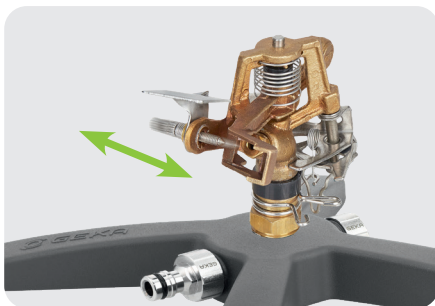

GEKA® plus push-fit system

Circular- and sector sprinkler V 80 B

Advantages / benefits: **particularly robust** swing arm sprinkler made of metal in professional quality
watering of circular areas or individually adjustable circle sector
control of sprinkled area and spraying by screw
adjustment of throw length and elevation angle by deflector
infinitely variable adjustment of watering sector
series connection of several circular sprinklers with additional connection option
stable stand on lawn or in flower beds, maximum support surface thanks to star-shaped aluminum foot
particularly durable thanks to chrome-plated brass plug and cap
maximum flexibility thanks to 2 x G3/4 male thread: can be used with tap plug (scope of delivery) or claw coupling
 Easy connection with hose thanks to free access to the plug on both sides
compatible with all customary push-fit connector systems

Recommended pressure range bar	2 - 4
Throwing distance at 4 bar max. m	13
Diameter of irrigation at 4 bar m	0 - 26
Sprinkled surface at 4 bar max. m ²	0 - 531
Sector limitation	20° - 360°
Packaging	Cardboard box
PU units	1
Item no.	17.0012.9

4

Regulation of irrigation area and spraying by jet interrupter stud

Throw length and elevation angle adjustable via deflector plate

Sector limitation from 20° to 360°